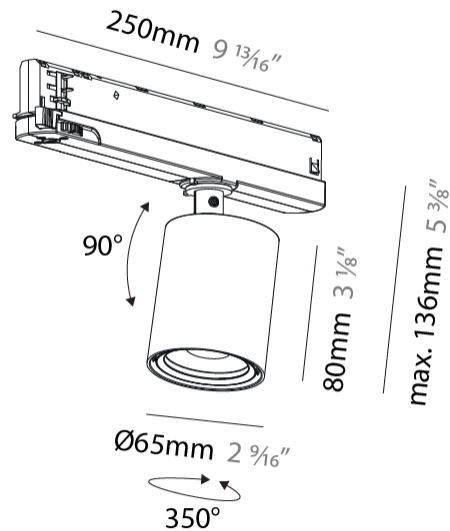

GENERAL

Series: Centriq
Subseries: Centriq In
Brand: Prolicht
Division: Architectural
Mounting Type: Track
Mounting Location: Ceiling
Subcategory: Spots

PHYSICAL

Shape: Cylinder
Diameter (mm): 65
Diameter (in): 2 ⁹/₁₆
Length (mm): 250
Length (in): 9 ¹³/₁₆
Height (mm): 136
Height (in): 5 ³/₈
Light Distribution: Adjustable / Direct
Weight (kg): 0.6
Fixture Finish: SSR / BKV / CWI / CRY / HAB / LAG / UFT / ITA / RUA / RUR / MIC / FTG / MYG / TWT / LOD / PUS / FRO / FUP / KIA / POP / BLS / SPG / MEY / GOH / GUM / CHC / COM / ABZ / JAG / OBR / MOS / ROR
Holder Finish: WHI / BLK
Accent Finish: SSR / BKV / CWI / CRY / HAB / LAG / UFT / ITA / RUA / RUR / MIC / FTG / MYG / TWT / LOD / PUS / FRO / FUP / KIA / POP / BLS / SPG / MEY / GOH / GUM / CHC / COM / ABZ / JAG
Fixture Material: Aluminum

ELECTRICAL

Lamp Type: LED (Zhaga Standard)
Input Wattage (W): 23
Total Output Wattage (W): 20.9
Dimming: Non-Dimmable / 0-10V Dimming
Driver Included: Yes
Driver Location: Integrated
Driver Type: Constant Current - 120Vac
Driver Class: Class 2
Input Voltage (V): 120

LED

Number of LEDs: 1
Color Temperature (°K): 2700 / 3000 / 3500 / 4000
Max. Delivered Lumen (lm): 1975 / 2056 / 2145 / 2245
Nominal Lumen (lm): 2429 / 2529 / 2638 / 2761
CRI: >90 CRI
Lamp Life (hrs): 50000

OPTICAL

Reflector: 24 / 36 / 52
Adjustability: Rotational 360°; Tilt 90°

RATINGS AND CERTIFICATIONS

Certified By: Certified for North American Standards
IP rating: IP20