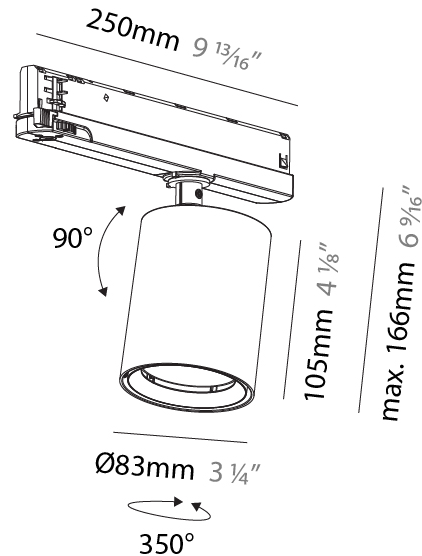

GENERAL

Series: Centriq
Subseries: Centriq In
Brand: Prolicht
Division: Architectural
Mounting Type: Track
Mounting Location: Ceiling
Subcategory: Spots

PHYSICAL

Shape: Cylinder
Diameter (mm): 83
Diameter (in): 3 1/4
Length (mm): 250
Length (in): 9 13/16
Height (mm): 166
Height (in): 6 9/16
Light Distribution: Adjustable / Direct
Weight (kg): 0.6
Fixture Finish: SSR / BKV / CWI / CRY / HAB / LAG / UFT / ITA / RUA / RUR / MIC / FTG / MYG / TWT / LOD / PUS / FRO / FUP / KIA / POP / BLS / SPG / MEY / GOH / GUM / CHC / COM / ABZ / JAG / OBR / MOS / ROR
Holder Finish: WHI / BLK
Accent Finish: SSR / BKV / CWI / CRY / HAB / LAG / UFT / ITA / RUA / RUR / MIC / FTG / MYG / TWT / LOD / PUS / FRO / FUP / KIA / POP / BLS / SPG / MEY / GOH / GUM / CHC / COM / ABZ / JAG
Fixture Material: Aluminum

ELECTRICAL

Lamp Type: LED (Zhaga Standard)
Input Wattage (W): 26
Total Output Wattage (W): 23.7
Dimming: Non-Dimmable / 0-10V Dimming
Driver Included: Yes
Driver Location: Integrated
Driver Type: Constant Current - 120Vac
Driver Class: Class 2
Input Voltage (V): 120

LED

Number of LEDs: 1
Color Temperature (°K): 2700 / 3000 / 3500 / 4000
Max. Delivered Lumen (lm): 1975 / 2056 / 2145 / 2245
Nominal Lumen (lm): 2429 / 2529 / 2638 / 2761
CRI: >90 CRI
Lamp Life (hrs): 50000

OPTICAL

Optic°: 12
Adjustability: Rotational 360°; Tilt 90° (±45°)

RATINGS AND CERTIFICATIONS

Certified By: Certified for North American Standards
IP rating: IP20